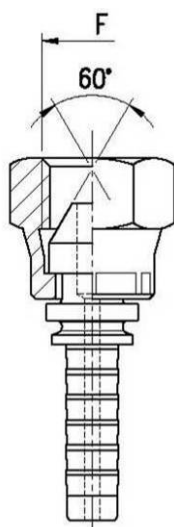

RACCORDI ALTA PRESSIONE A PRESSARE
SWAGED HIGH PRESSURE FITTINGS

FEMMINA GAS DIRITTA - OGIVA 60°
STRAIGHT GAS FEMALE - 60°

| Codice Code | DN Tubo ND Hose | | Filetto Thread F |
|-------------------------|--------------------|-------|------------------------|
| | mm | inch | |
| RK0302FG ^[X] | 5 | 3/16" | 1/8" |
| RK0304FG ^[X] | 5 | 3/16" | 1/4" |
| RK0402FG ^[X] | 6 | 1/4" | 1/8" |
| RK0404FG ^[X] | 6 | 1/4" | 1/4" |
| RK0406FG ^[X] | 6 | 1/4" | 3/8" |
| RK0408FG ^[X] | 6 | 1/4" | 1/2" |
| RK0504FG ^[X] | 8 | 5/16" | 1/4" |
| RK0506FG ^[X] | 8 | 5/16" | 3/8" |
| RK0508FG ^[X] | 8 | 5/16" | 1/2" |
| RK0604FG ^[X] | 10 | 3/8" | 1/4" |
| RK0606FG ^[X] | 10 | 3/8" | 3/8" |
| RK0608FG ^[X] | 10 | 3/8" | 1/2" |
| RK0806FG ^[X] | 12 | 1/2" | 3/8" |
| RK0808FG ^[X] | 12 | 1/2" | 1/2" |
| RK0810FG ^[X] | 12 | 1/2" | 5/8" |
| RK0812FG ^[X] | 12 | 1/2" | 3/4" |
| RK1008FG ^[X] | 16 | 5/8" | 1/2" |
| RK1010FG ^[X] | 16 | 5/8" | 5/8" |
| RK1012FG ^[X] | 16 | 5/8" | 3/4" |
| RK1210FG ^[X] | 20 | 3/4" | 5/8" |
| RK1212FG ^[X] | 20 | 3/4" | 3/4" |
| RK1216FG ^[X] | 20 | 3/4" | 1" |
| RK1616FG ^[X] | 25 | 1" | 1" |
| RK1620FG ^[X] | 25 | 1" | 1" 1/4 |

[X] Su richiesta per raccordo in acciaio inox aggiungere la lettera "X"
On request for stainless steel fittings add the letter "X"

Adatti per i nostri tubi: D1 → D30

Suitable for our hoses: D1 → D30