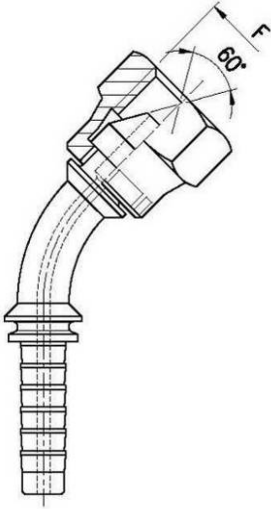

**RACCORDI ALTA PRESSIONE A PRESSARE
SWAGED HIGH PRESSURE FITTINGS**

**CURVA GAS 45° - OGIVA 60°
ELBOW 45° GAS FEMALE-60°**

Codice Code	DN Tubo ND Hose		Filetto Thread F
	mm	inch	
RK0302FG45B ^[X]	5	3/16"	1/8"
RK0304FG45B ^[X]	5	3/16"	1/4"
RK0404FG45B ^[X]	6	1/4"	1/4"
RK0406FG45B ^[X]	6	1/4"	3/8"
RK0506FG45B ^[X]	8	5/16"	3/8"
RK0606FG45B ^[X]	10	3/8"	3/8"
RK0608FG45B ^[X]	10	3/8"	1/2"
RK0808FG45B ^[X]	12	1/2"	1/2"
RK0810FG45B ^[X]	12	1/2"	5/8"
RK1010FG45B ^[X]	16	5/8"	5/8"
RK1012FG45B ^[X]	16	5/8"	3/4"
RK1212FG45B ^[X]	20	3/4"	3/4"
RK1216FG45B ^[X]	20	3/4"	1"
RK1616FG45B ^[X]	25	1"	1"
RK1620FG45B ^[X]	25	1"	1 1/4"

[X] Su richiesta per raccordo in acciaio inox aggiungere la lettera "X"
On request for stainless steel fittings add the letter "X"

**CURVA FEMMINA 45° JIC - 74°
ELBOW 45° JIC FEMALE - 74°**

Codice Code	DN Tubo ND Hose		Filetto Thread F
	mm	inch	
RK0304FI45B ^[X]	5	3/16"	7/16"-20
RK0404FI45B ^[X]	6	1/4"	7/16"-20
RK0405FI45B ^[X]	6	1/4"	1/2"-20
RK0406FI45B ^[X]	6	1/4"	9/16"-18
RK0505FI45B ^[X]	8	5/16"	1/2"-20
RK0506FI45B ^[X]	8	5/16"	9/16"-18
RK0507FI45B ^[X]	8	5/16"	5/8"-18
RK0606FI45B ^[X]	10	3/8"	9/16"-18
RK0608FI45B ^[X]	10	3/8"	3/4"-16
RK0808FI45B ^[X]	12	1/2"	3/4"-16
RK0810FI45B ^[X]	12	1/2"	7/8"-14
RK1010FI45B ^[X]	16	5/8"	7/8"-14
RK1012FI45B ^[X]	16	5/8"	1 1/16"-12
RK1212FI45B ^[X]	20	3/4"	1 1/16"-12
RK1214FI45B ^[X]	20	3/4"	1 3/16"-12
RK1216FI45B ^[X]	20	3/4"	1 5/16"-12
RK1616FI45B ^[X]	25	1"	1 5/16"-12
RK1620FI45B ^[X]	25	1"	1 5/8"-12

[X] Su richiesta per raccordo in acciaio inox aggiungere la lettera "X"
On request for stainless steel fittings add the letter "X"

Adatti per i nostri tubi:	D1 → D30
Suitable for our hoses:	D1 → D30