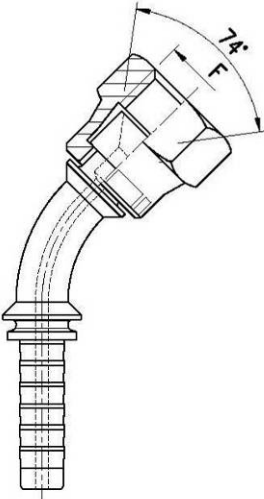

**RACCORDI ALTA PRESSIONE A PRESSARE
SWAGED HIGH PRESSURE FITTINGS**

**CURVA GAS 45° - OGIVA 60°
ELBOW 45° GAS FEMALE-60°**

Codice Code	DN Tubo ND Hose		Filetto Thread F
	mm	inch	
RK0302FG45B ^[X]	5	3/16"	1/8"
RK0304FG45B ^[X]	5	3/16"	1/4"
RK0404FG45B ^[X]	6	1/4"	1/4"
RK0406FG45B ^[X]	6	1/4"	3/8"
RK0506FG45B ^[X]	8	5/16"	3/8"
RK0606FG45B ^[X]	10	3/8"	3/8"
RK0608FG45B ^[X]	10	3/8"	1/2"
RK0808FG45B ^[X]	12	1/2"	1/2"
RK0810FG45B ^[X]	12	1/2"	5/8"
RK1010FG45B ^[X]	16	5/8"	5/8"
RK1012FG45B ^[X]	16	5/8"	3/4"
RK1212FG45B ^[X]	20	3/4"	3/4"
RK1216FG45B ^[X]	20	3/4"	1"
RK1616FG45B ^[X]	25	1"	1"
RK1620FG45B ^[X]	25	1"	1 1/4"

[X] Su richiesta per raccordo in acciaio inox aggiungere la lettera "X"
On request for stainless steel fittings add the letter "X"

**CURVA FEMMINA 45° JIC - 74°
ELBOW 45° JIC FEMALE - 74°**

Codice Code	DN Tubo ND Hose		Filetto Thread F
	mm	inch	
RK0304FI45B ^[X]	5	3/16"	7/16"-20
RK0404FI45B ^[X]	6	1/4"	7/16"-20
RK0405FI45B ^[X]	6	1/4"	1/2"-20
RK0406FI45B ^[X]	6	1/4"	9/16"-18
RK0505FI45B ^[X]	8	5/16"	1/2"-20
RK0506FI45B ^[X]	8	5/16"	9/16"-18
RK0507FI45B ^[X]	8	5/16"	5/8"-18
RK0606FI45B ^[X]	10	3/8"	9/16"-18
RK0608FI45B ^[X]	10	3/8"	3/4"-16
RK0808FI45B ^[X]	12	1/2"	3/4"-16
RK0810FI45B ^[X]	12	1/2"	7/8"-14
RK1010FI45B ^[X]	16	5/8"	7/8"-14
RK1012FI45B ^[X]	16	5/8"	1 1/16"-12
RK1212FI45B ^[X]	20	3/4"	1 1/16"-12
RK1214FI45B ^[X]	20	3/4"	1 3/16"-12
RK1216FI45B ^[X]	20	3/4"	1 5/16"-12
RK1616FI45B ^[X]	25	1"	1 5/16"-12
RK1620FI45B ^[X]	25	1"	1 5/8"-12

[X] Su richiesta per raccordo in acciaio inox aggiungere la lettera "X"
On request for stainless steel fittings add the letter "X"

Adatti per i nostri tubi:	D1 → D30
Suitable for our hoses:	D1 → D30