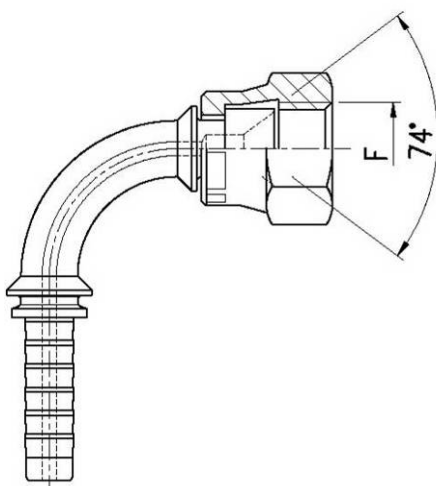

**RACCORDI ALTA PRESSIONE A PRESSARE
SWAGED HIGH PRESSURE FITTINGS**

**CURVA GAS 90° - OGIVA 60°
ELBOW 90° GAS FEMALE - 60°**

Codice Code	DN Tubo ND Hose		Filetto Thread F
	mm	inch	
RK0302FG90B ^[X]	5	3/16"	1/8"
RK0304FG90B ^[X]	5	3/16"	1/4"
RK0404FG90B ^[X]	6	1/4"	1/4"
RK0406FG90B ^[X]	6	1/4"	3/8"
RK0506FG90B ^[X]	8	5/16"	3/8"
RK0606FG90B ^[X]	10	3/8"	3/8"
RK0608FG90B ^[X]	10	3/8"	1/2"
RK0808FG90B ^[X]	12	1/2"	1/2"
RK0810FG90B ^[X]	12	1/2"	5/8"
RK1010FG90B ^[X]	16	5/8"	5/8"
RK1012FG90B ^[X]	16	5/8"	3/4"
RK1212FG90B ^[X]	20	3/4"	3/4"
RK1216FG90B ^[X]	20	3/4"	1"
RK1616FG90B ^[X]	25	1"	1"
RK1620FG90B ^[X]	25	1"	1 1/4"

[X] Su richiesta per raccordo in acciaio inox aggiungere la lettera "X"
On request for stainless steel fittings add the letter "X"

**CURVA FEMMINA 90° JIC - 74°
ELBOW 90° JIC FEMALE - 74°**

Codice Code	DN Tubo ND Hose		Filetto Thread F
	mm	inch	
RK0304FI90B ^[X]	5	3/16"	7/16"-20
RK0404FI90B ^[X]	6	1/4"	7/16"-20
RK0405FI90B ^[X]	6	1/4"	1/2"-20
RK0406FI90B ^[X]	6	1/4"	9/16"-18
RK0505FI90B ^[X]	8	5/16"	1/2"-20
RK0506FI90B ^[X]	8	5/16"	9/16"-18
RK0507FI90B ^[X]	8	5/16"	5/8"-18
RK0606FI90B ^[X]	10	3/8"	9/16"-18
RK0608FI90B ^[X]	10	3/8"	3/4"-16
RK0808FI90B ^[X]	12	1/2"	3/4"-16
RK0810FI90B ^[X]	12	1/2"	7/8"-14
RK1010FI90B ^[X]	16	5/8"	7/8"-14
RK1012FI90B ^[X]	16	5/8"	1 1/16"-12
RK1212FI90B ^[X]	20	3/4"	1 1/16"-12
RK1214FI90B ^[X]	20	3/4"	1 3/16"-12
RK1216FI90B ^[X]	20	3/4"	1 5/16"-12
RK1616FI90B ^[X]	25	1"	1 5/16"-12
RK1620FI90B ^[X]	25	1"	1 5/8"-12

[X] Su richiesta per raccordo in acciaio inox aggiungere la lettera "X"
On request for stainless steel fittings add the letter "X"

Adatti per i nostri tubi: D1 → D30

Suitable for our hoses: D1 → D30