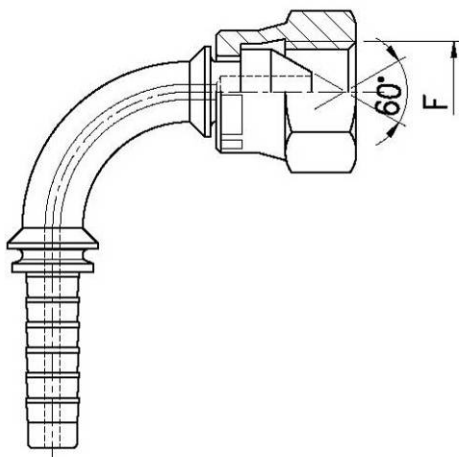

**RACCORDI ALTA PRESSIONE A PRESSARE
SWAGED HIGH PRESSURE FITTINGS**

**CURVA GAS 90° - OGIVA 60°
ELBOW 90° GAS FEMALE - 60°**

Codice Code	DN Tubo ND Hose		Filetto Thread F
	mm	inch	
RK0302FG90B ^[X]	5	3/16"	1/8"
RK0304FG90B ^[X]	5	3/16"	1/4"
RK0404FG90B ^[X]	6	1/4"	1/4"
RK0406FG90B ^[X]	6	1/4"	3/8"
RK0506FG90B ^[X]	8	5/16"	3/8"
RK0606FG90B ^[X]	10	3/8"	3/8"
RK0608FG90B ^[X]	10	3/8"	1/2"
RK0808FG90B ^[X]	12	1/2"	1/2"
RK0810FG90B ^[X]	12	1/2"	5/8"
RK1010FG90B ^[X]	16	5/8"	5/8"
RK1012FG90B ^[X]	16	5/8"	3/4"
RK1212FG90B ^[X]	20	3/4"	3/4"
RK1216FG90B ^[X]	20	3/4"	1"
RK1616FG90B ^[X]	25	1"	1"
RK1620FG90B ^[X]	25	1"	1 1/4"

[X] Su richiesta per raccordo in acciaio inox aggiungere la lettera "X"
On request for stainless steel fittings add the letter "X"

**CURVA FEMMINA 90° JIC - 74°
ELBOW 90° JIC FEMALE - 74°**

Codice Code	DN Tubo ND Hose		Filetto Thread F
	mm	inch	
RK0304FI90B ^[X]	5	3/16"	7/16"-20
RK0404FI90B ^[X]	6	1/4"	7/16"-20
RK0405FI90B ^[X]	6	1/4"	1/2"-20
RK0406FI90B ^[X]	6	1/4"	9/16"-18
RK0505FI90B ^[X]	8	5/16"	1/2"-20
RK0506FI90B ^[X]	8	5/16"	9/16"-18
RK0507FI90B ^[X]	8	5/16"	5/8"-18
RK0606FI90B ^[X]	10	3/8"	9/16"-18
RK0608FI90B ^[X]	10	3/8"	3/4"-16
RK0808FI90B ^[X]	12	1/2"	3/4"-16
RK0810FI90B ^[X]	12	1/2"	7/8"-14
RK1010FI90B ^[X]	16	5/8"	7/8"-14
RK1012FI90B ^[X]	16	5/8"	1 1/16"-12
RK1212FI90B ^[X]	20	3/4"	1 1/16"-12
RK1214FI90B ^[X]	20	3/4"	1 3/16"-12
RK1216FI90B ^[X]	20	3/4"	1 5/16"-12
RK1616FI90B ^[X]	25	1"	1 5/16"-12
RK1620FI90B ^[X]	25	1"	1 5/8"-12

[X] Su richiesta per raccordo in acciaio inox aggiungere la lettera "X"
On request for stainless steel fittings add the letter "X"

Adatti per i nostri tubi: D1 → D30

Suitable for our hoses: D1 → D30