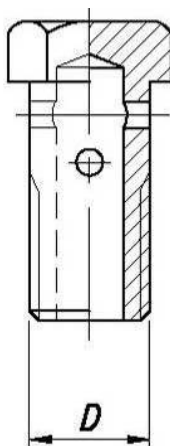

**RACCORDI ALTA PRESSIONE A PRESSARE
SWAGED HIGH PRESSURE FITTINGS**

**OCCHIO DIRITTO
STRAIGHT BANJO**

Codice Code	DN Tubo / ND Hose		Filetto Thread F
	mm	inch	
RK0302OGB ^[X]	5	3/16"	1/8"-28
RK0304OGB ^[X]	5	3/16"	1/4"-19
RK0402OGB ^[X]	6	1/4"	1/8"-28
RK0404OGB ^[X]	6	1/4"	1/4"-19
RK0406OGB ^[X]	6	1/4"	3/8"-19
RK0408OGB ^[X]	6	1/4"	1/2"-14
RK0504OGB ^[X]	8	5/16"	1/4"-19
RK0506OGB ^[X]	8	5/16"	3/8"-19
RK0604OGB ^[X]	10	3/8"	1/4"-19
RK0606OGB ^[X]	10	3/8"	3/8"-19
RK0608OGB ^[X]	10	3/8"	1/2"-14
RK0806OGB ^[X]	12	1/2"	3/8"-19
RK0808OGB ^[X]	12	1/2"	1/2"-14
RK0810OGB ^[X]	12	1/2"	5/8"-14
RK0812OGB ^[X]	12	1/2"	3/4"-14
RK1010OGB ^[X]	16	5/8"	5/8"-14
RK1012OGB ^[X]	16	5/8"	3/4"-14
RK1212OGB ^[X]	20	3/4"	3/4"-14
RK1216OGB ^[X]	20	3/4"	1"-11
RK1616OGB ^[X]	25	1"	1"-11
RK2020OGB ^[X]	32	1"1/4	1"1/4-11

[X] Su richiesta per raccordo in acciaio inox aggiungere la lettera "X"
On request for stainless steel fittings add the letter "X"

**BULLONE FILETTO GAS
B.S.P. BOLT**

Codice Code	Filetto Thread F	CH
RK06VS02 ^[X]	1/8"-28	14
RK06VS04 ^[X]	1/4"-19	14
RK06VS06 ^[X]	3/8"-19	14
RK06VS10 ^[X]	1/2"-14	14
RK06VS12 ^[X]	5/8"-14	17
RK06VS16 ^[X]	3/4"-14	24
RK06VS20 ^[X]	1"-11	24
RK06VS22 ^[X]	1"1/4-11	27